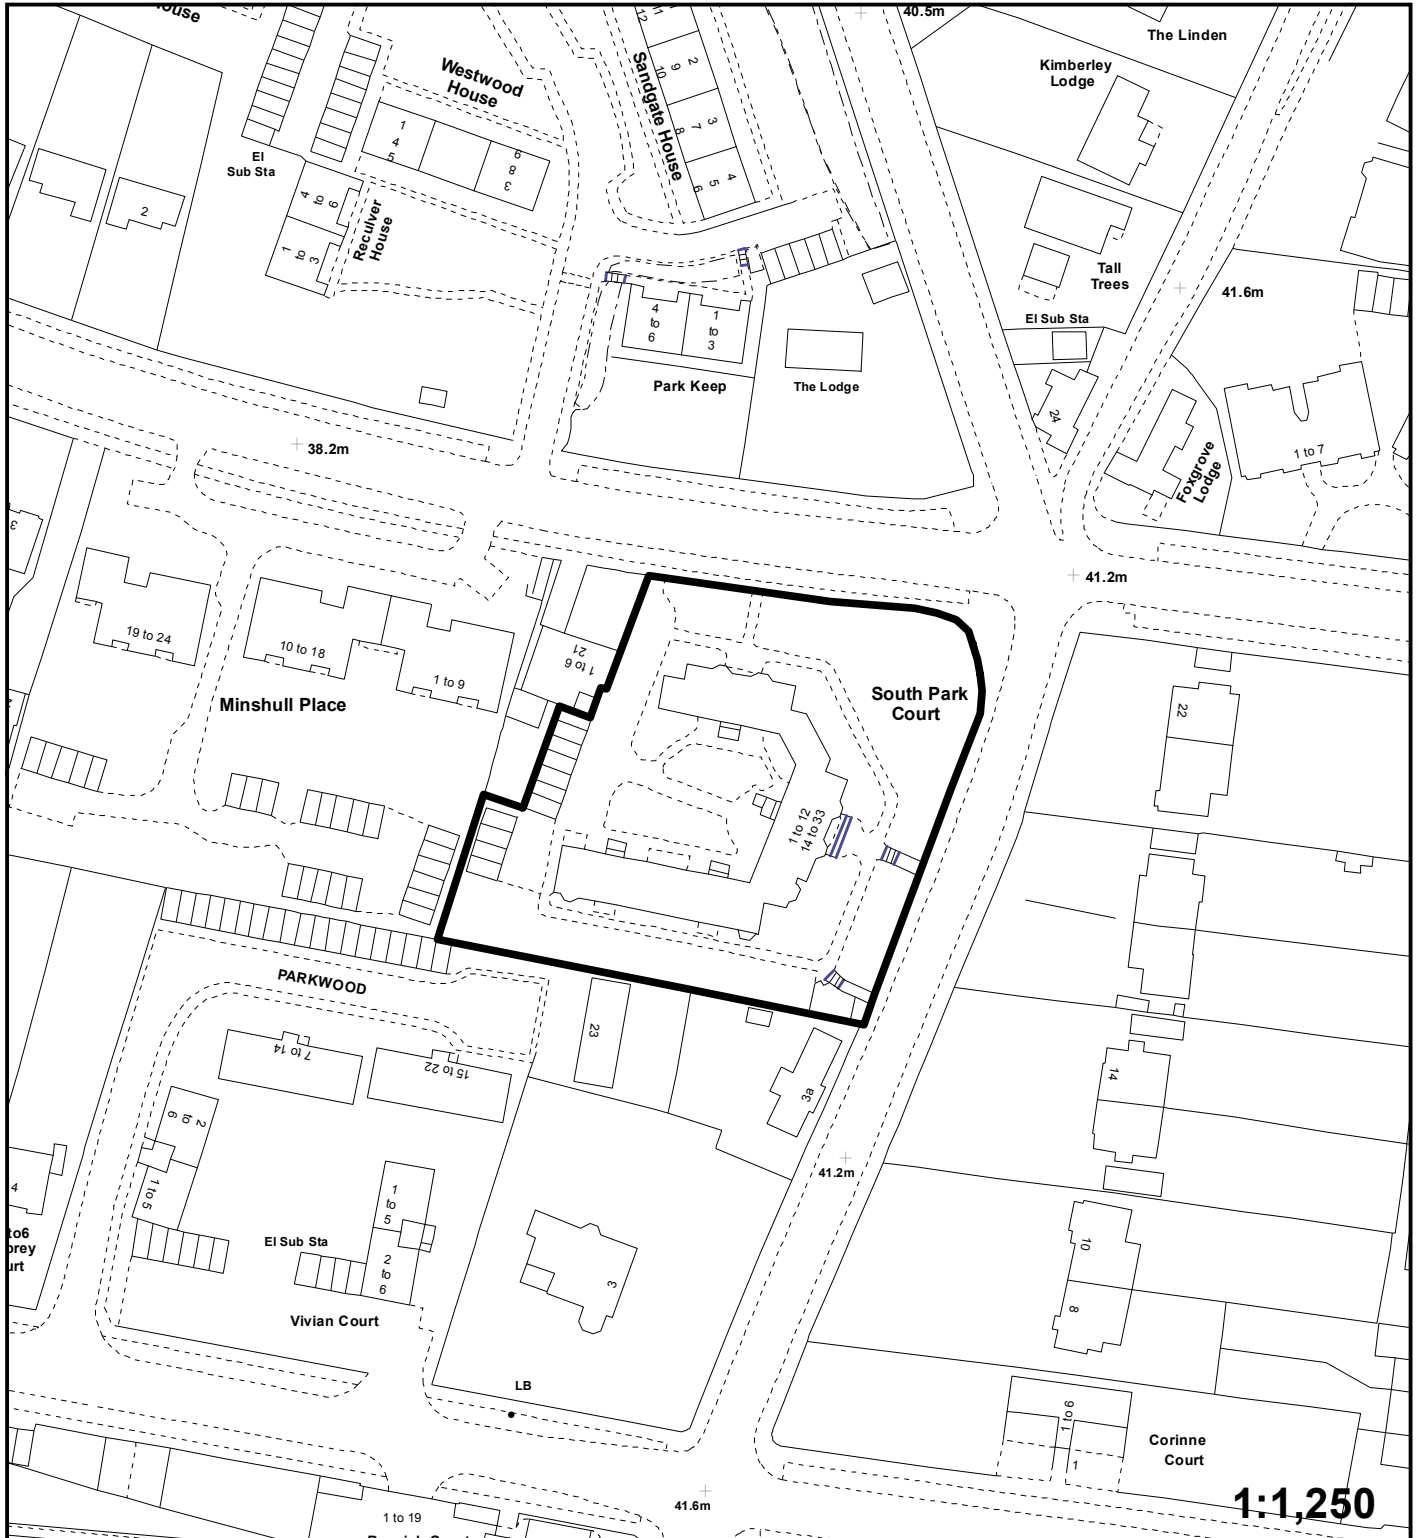

Application: 14/00045/FULL1

Address: South Park Court, Park Road, Beckenham, BR3 1PH.

Proposal:

"This plan is provided to identify the location of the site and should not be used to identify the extent of the application site"
© Crown copyright and database rights 2014. Ordnance Survey 100017661.